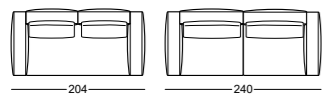

Sofas / Canapés / Sofas